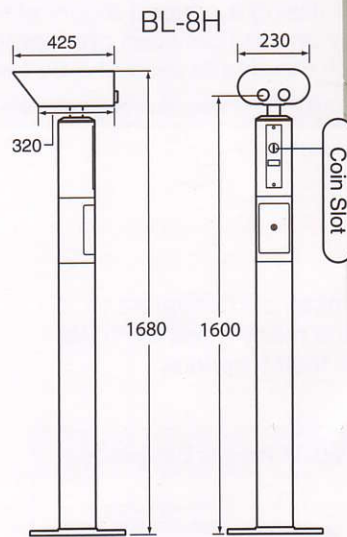

KOWA LANDSCOPE™

COIN-OPERATED BINOCULARS

Standard Model
BL-8H

- Large diameter objective lenses for bright and sharp images.
- Viewing time and coin type set to required specifications.
- Simple installation and dismantling for easy relocation.
- Rugged and waterproof structure for use in all outdoor conditions.

Installation of the base

To secure the base of the binocular, install 1/2" diameter bolts (6) at the points shown in the diagram to the left. Leave 1.5" of the bolt exposed, place the base over the bolts and tighten the nuts on the bolts.

LANDSCOPE™ BL-8H

20x80

Model	Magnification	Objective Lens Diameter	Field of View	Exit Pupil	Diopter	Interpupillary Distance	Elevation	Depression	Rotation
BL-8H	20X	80mm	3°	4.0mm	-0.75D(fixed)	66mm	30°	30°	360°

Model	Viewing Height	Battery	Viewing Time	Usable Coin	Operation	Max. receipt of coin	Size (H×W×L)	Weight
BL-8H	1600mm or 1350mm	Lithium DC 3V(1pce.)	60,90,100,120 or 150 sec.	as requested	One opening per one coin	500coins	1680×230×425mm (66.1×9.1×16.7in)	Approx.31kg (69lbs)