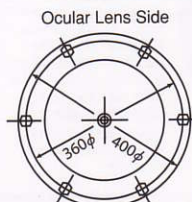

KOWA LANDSCOPE™

COIN-OPERATED BINOCULARS

Standard Model
BL-8H

- Large diameter objective lenses for bright and sharp images.
- Viewing time and coin type set to required specifications.
- Simple installation and dismantling for easy relocation.
- Rugged and waterproof structure for use in all outdoor conditions.

Installation of the base

To secure the base of the binocular, install 1/2" diameter bolts (6) at the points shown in the diagram to the left. Leave 1.5" of the bolt exposed, place the base over the bolts and tighten the nuts on the bolts.

LANDSCOPE™ BL-8H

20x80

Model	Magnification	Objective Lens Diameter	Field of View	Exit Pupil	Diopter	Interpupillary Distance	Elevation	Depression	Rotation
BL-8H	20X	80mm	3°	4.0mm	-0.75D(fixed)	66mm	30°	30°	360°

Model	Viewing Height	Battery	Viewing Time	Usable Coin	Operation	Max. receipt of coin	Size (H×W×L)	Weight
BL-8H	1600mm or 1350mm	Lithium DC 3V(1pce.)	60,90,100,120 or 150 sec.	as requested	One opening per one coin	500coins	1680×230×425mm (66.1×9.1×16.7in)	Approx.31kg (69lbs)