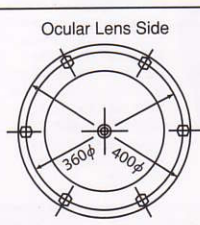

KOWA LANDSCOPE™

COIN-OPERATED BINOCULARS

Standard Model
BL-8H

- Large diameter objective lenses for bright and sharp images.
- Viewing time and coin type set to required specifications.
- Simple installation and dismantling for easy relocation.
- Rugged and waterproof structure for use in all outdoor conditions.

Installation of the base

To secure the base of the binocular, install 1/2" diameter bolts (6) at the points shown in the diagram to the left. Leave 1.5" of the bolt exposed, place the base over the bolts and tighten the nuts on the bolts.

LANDSCOPE™ BL-8H

20x80

Model	Magnification	Objective Lens Diameter	Field of View	Exit Pupil	Diopter	Interpupillary Distance	Elevation	Depression	Rotation
BL-8H	20X	80mm	3°	4.0mm	-0.75D(fixed)	66mm	30°	30°	360°

Model	Viewing Height	Battery	Viewing Time	Usable Coin	Operation	Max. receipt of coin	Size (H×W×L)	Weight
BL-8H	1600mm or 1350mm	Lithium DC 3V(1pce.)	60,90,100,120 or 150 sec.	as requested	One opening per one coin	500coins	1680×230×425mm (66.1×9.1×16.7in)	Approx.31kg (69lbs)